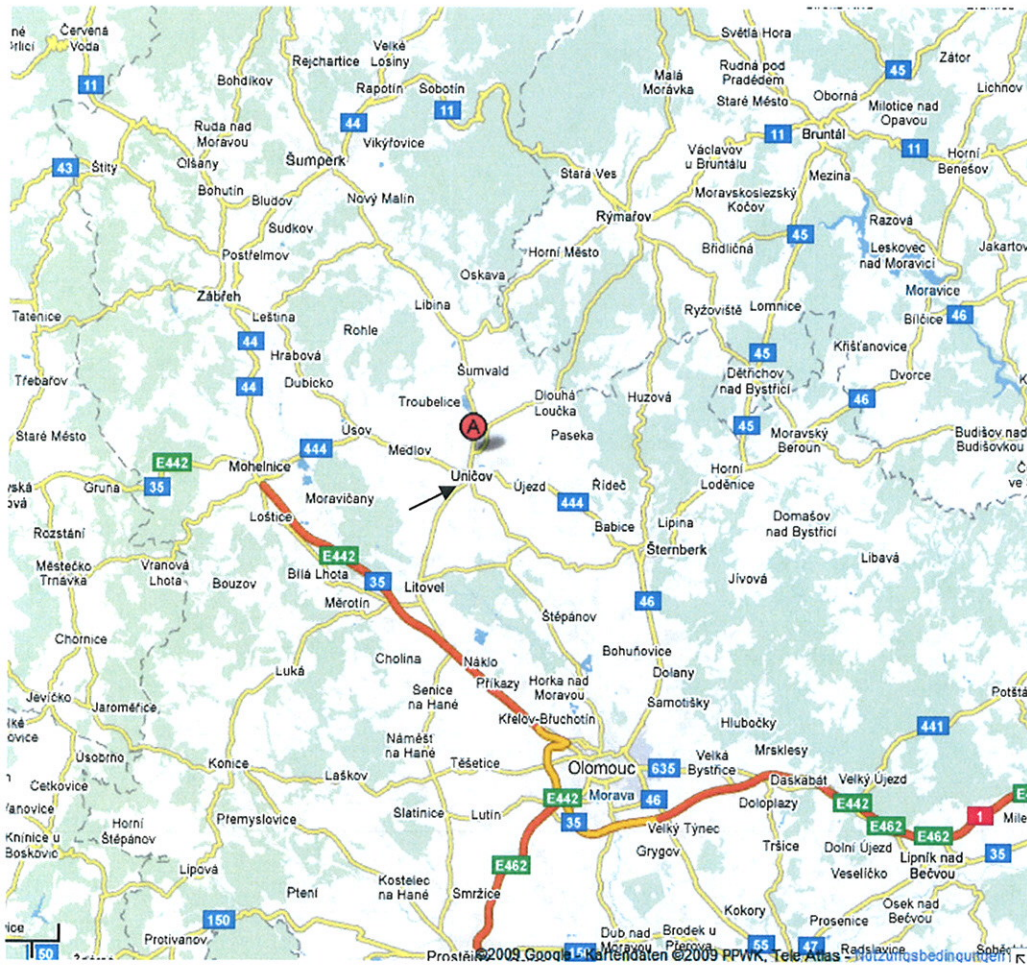

# How to get to Hexpol Compounding sro, Czech Republic

## DIRECTIONS FROM THE VIENNA AIRPORT

From: Vienna International, Austria  
 To: Uničov, Šumperská 1344, CZ  
 Estimated Time: 2 hours 57 min /  
 Estimated Distance: 240 km

Continue along: Baudißgasse (0.2 km)  
 Take Awarenstraße (0.4 km)  
 Pass Wien (2.0 km)  
 Take B14 / Klosterneuburger Straße (1.9 km)  
 Turn left: B228 / Artillerieplatz / Simmeringer Straße (0.1 km)  
 Exit Wien  
 Take B228 (1.4 km)  
 Turn right: A4 / E58 / E60 towards: Praha (4,5 km)  
 Continue along: A23 / E49 / E59 (3.5 km)  
 Continue along: A22 (9.0 km)  
 Pass Floridsdorf (4.5 km)  
 Take B229 / Groß Jedlersdorfer-Bundesstraße / Lundenburger Gasse (0.2 km)  
 Turn left: B7 / E461 / Brünner Straße / Brünner-Bundesstraße (4.5 km)  
 Exit Floridsdorf  
 Take B7 / E461 (8.5 km)  
 At Eibesbrunn, Continue straight on (0.1 km)  
 At the roundabout, take the 2nd exit  
 Continue along: B7 / E461 (54 km)  
 Pass by Bad Pirawarth

## Entry into Czech Republic

Continue along: E461 / 52 (47 km)  
 Pass by Mikulov  
 Turn right: D1 / E462 towards: Olomouc, Ostrava (36 km)  
 Continue along: E462 / 46 towards: Olomouc (38 km)  
 Turn right: E442 / 35 towards: Brno, Prostějov (17 km)  
 Take the exit towards: Uničov, Litovel  
 At Uncovice, Turn left: 449 (12 km)  
 Arrive in Uničov (2.5 km)  
 Continue along: 449 / Litovelská (1.1 km)  
 Turn right: 444 / Mohelnická (0.2 km)  
 Turn left: 446 / Náměstí Osvobození (0.1 km)  
 Take 446 / Šumperská (1.0 km)  
 Destination: Uničov, Šumperská